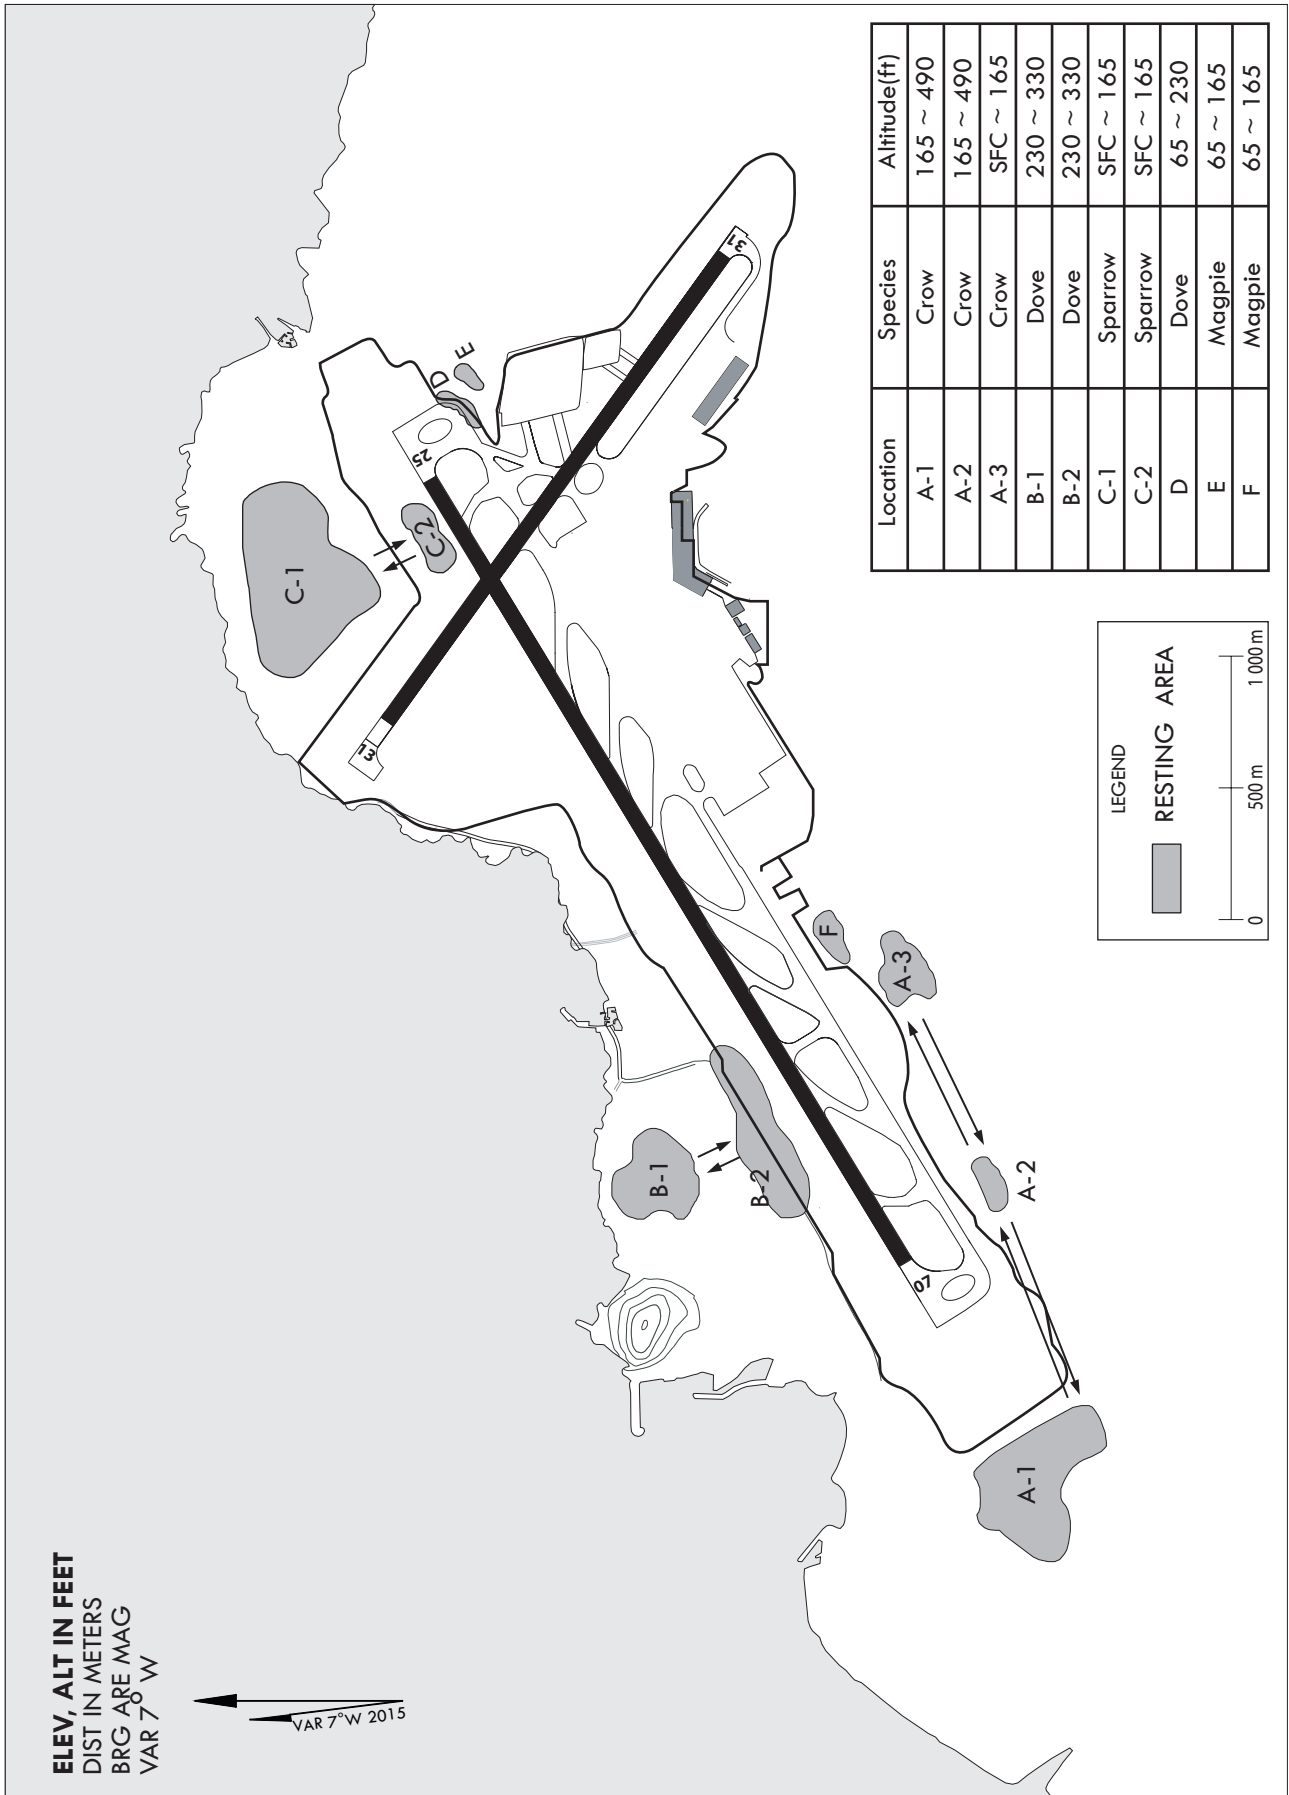

BIRD CONCENTRATION - JEJU INTL AIRPORT

ELEV, ALT IN FEET
 DIST IN METERS
 BRG ARE MAG
 VAR 7° W

VAR 7°W 2015